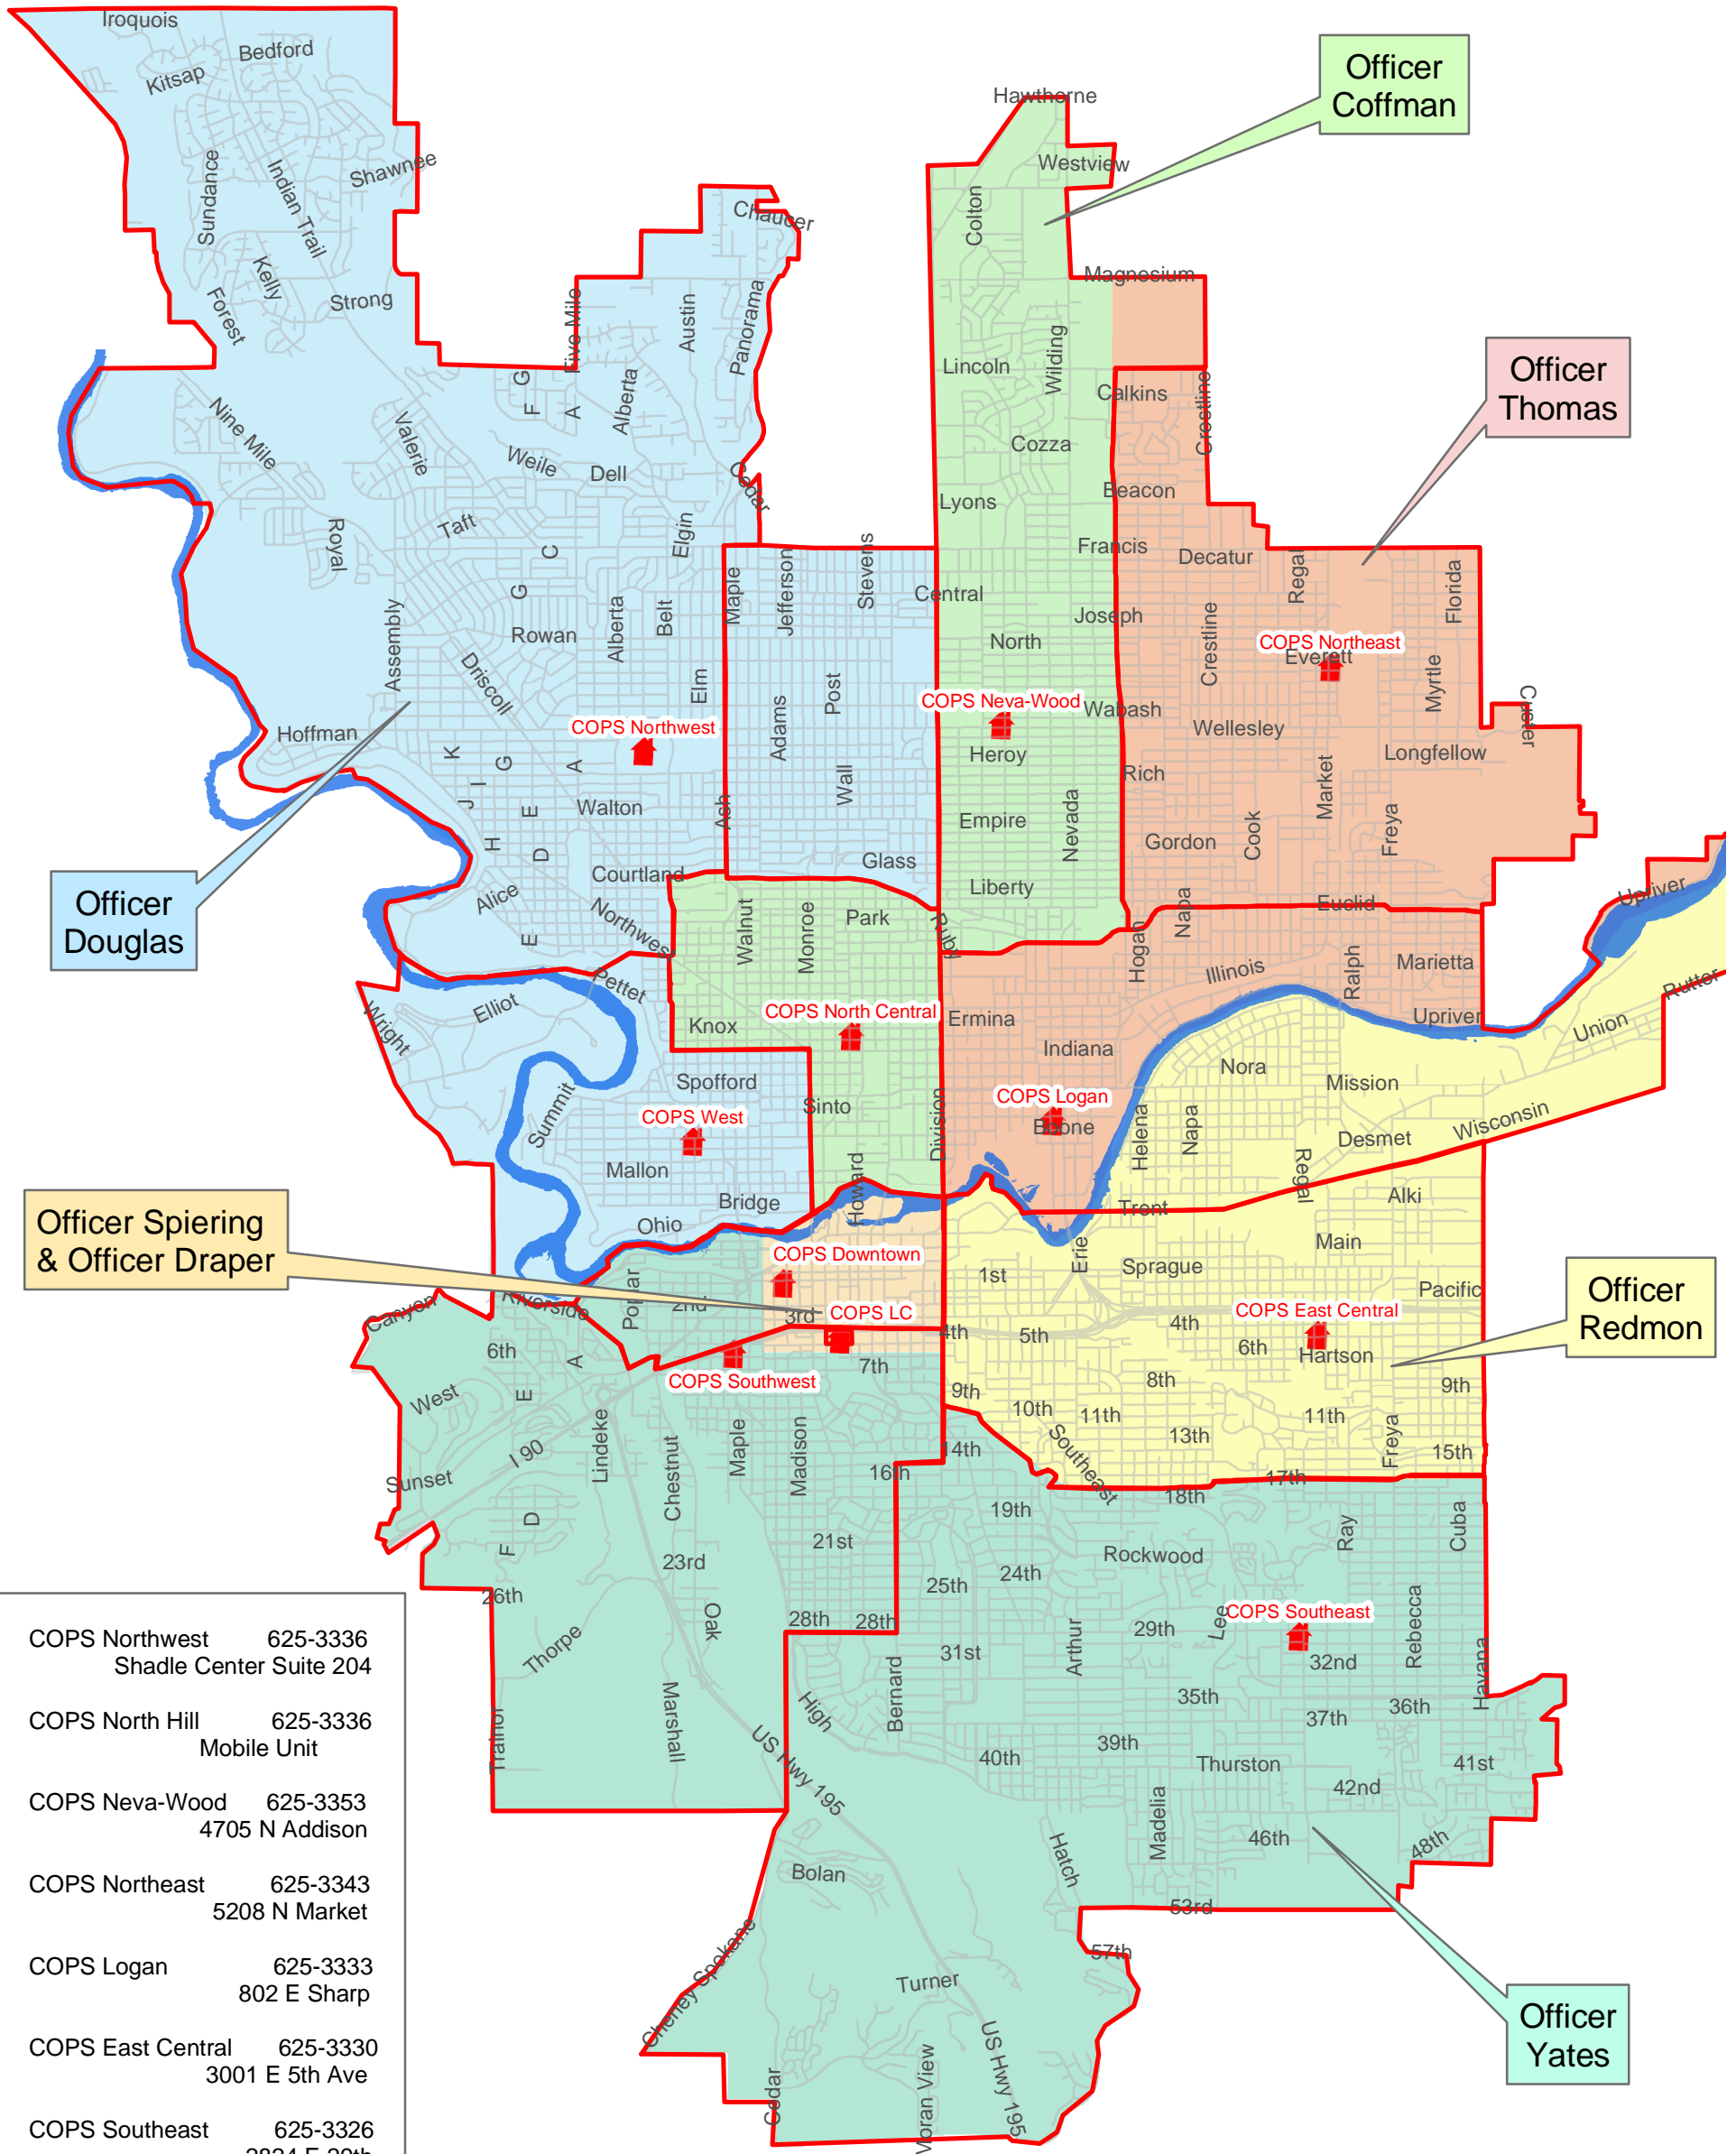

# 2007 C.O.P.S. Shop & NRO Boundaries

COPS Northwest	625-3336	Shadle Center Suite 204
COPS North Hill	625-3336	Mobile Unit
COPS Neva-Wood	625-3353	4705 N Addison
COPS Northeast	625-3343	5208 N Market
COPS Logan	625-3333	802 E Sharp
COPS East Central	625-3330	3001 E 5th Ave
COPS Southeast	625-3326	2824 E 29th
COPS Southwest	625-3328	1608 West 6th #7
COPS Downtown	625-3350	1201 W 1st
Lewis & Clark COPS	354-6941	521 W 4th (LCHS)
COPS North Central	625-3348	630 W Shannon
COPS West	625-3340	1901 W Boone